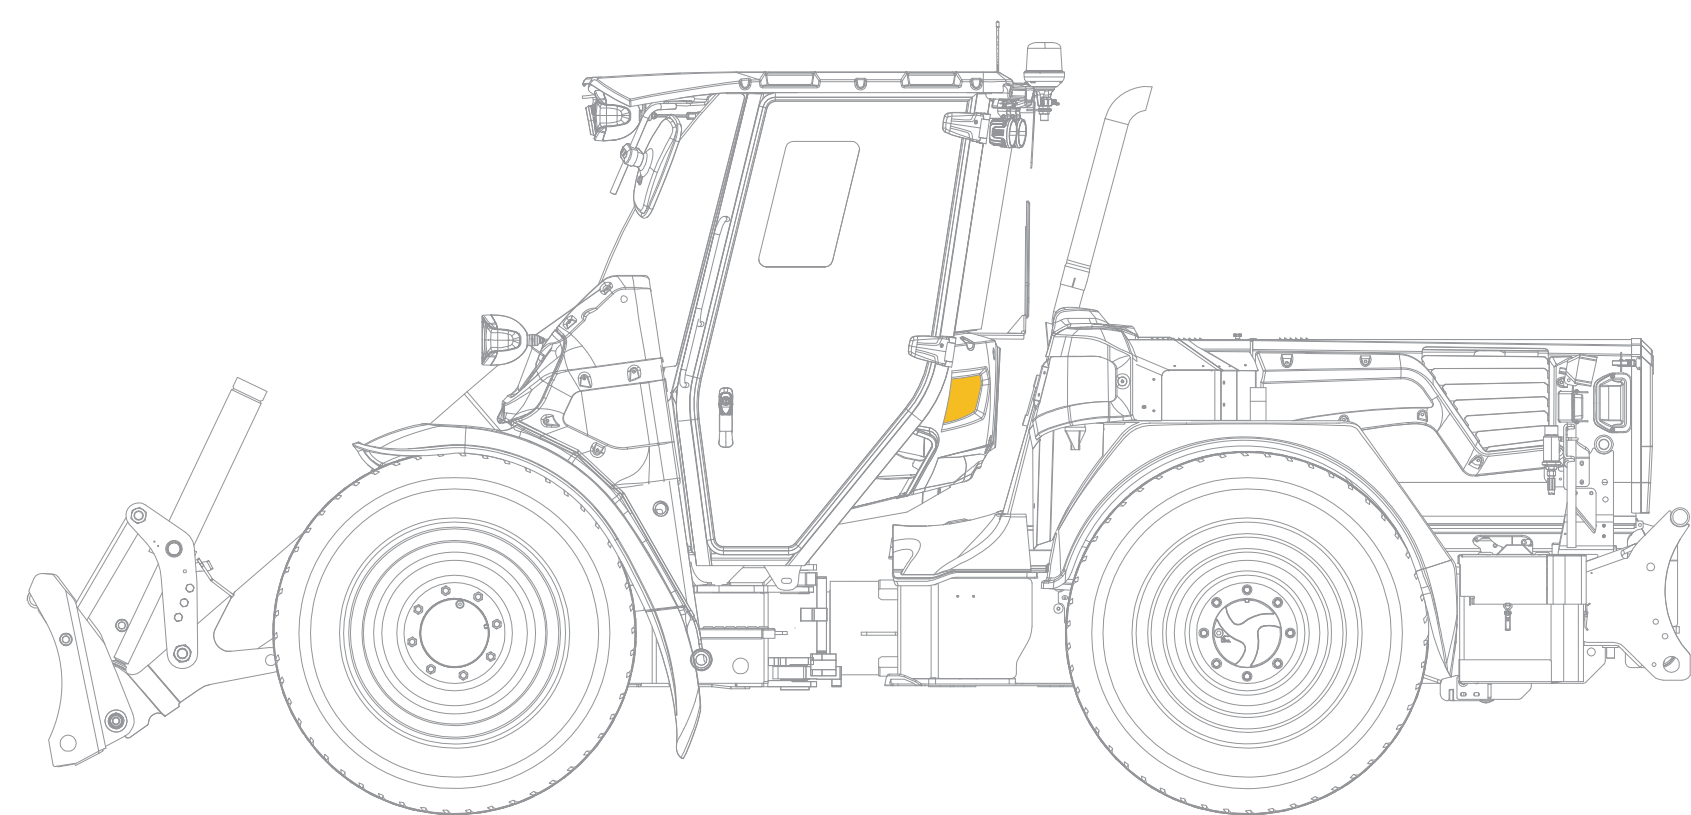

VASEMMAN KYLJEN TARRAT / LEFT SIDE DECALS

C. Lauhdutin, vasen
A/C cover, left

50 x 50 mm
(REFERENCE)