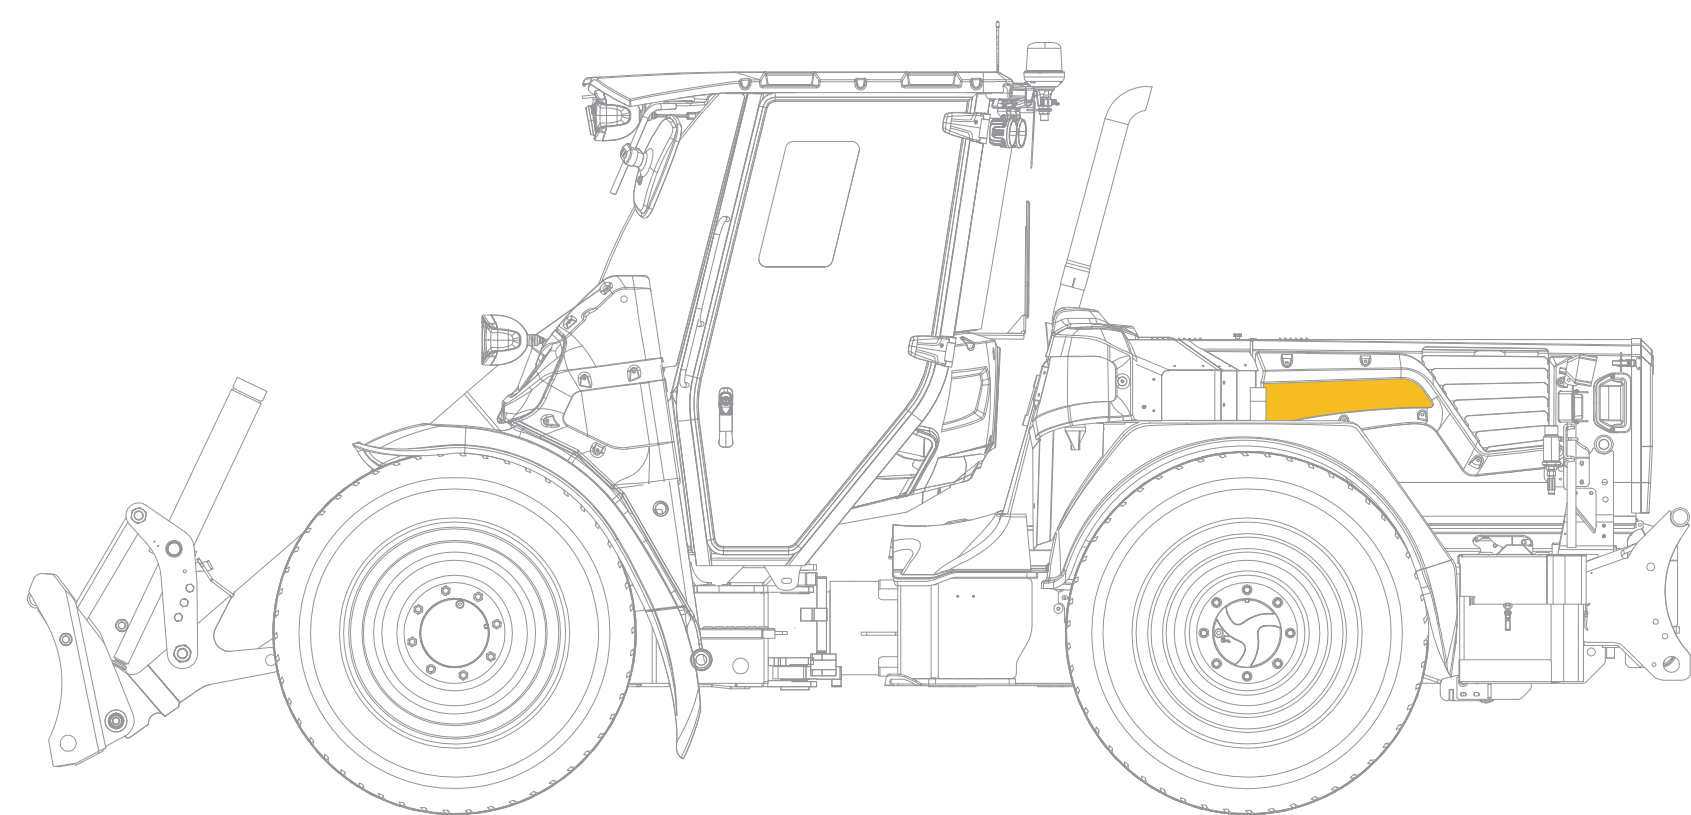

VASEMMAN KYLJEN TARRAT / LEFT SIDE DECALS

e. Konepeitto, vasen
Engine cover, left

50 x 50 mm
(REFERENCE)