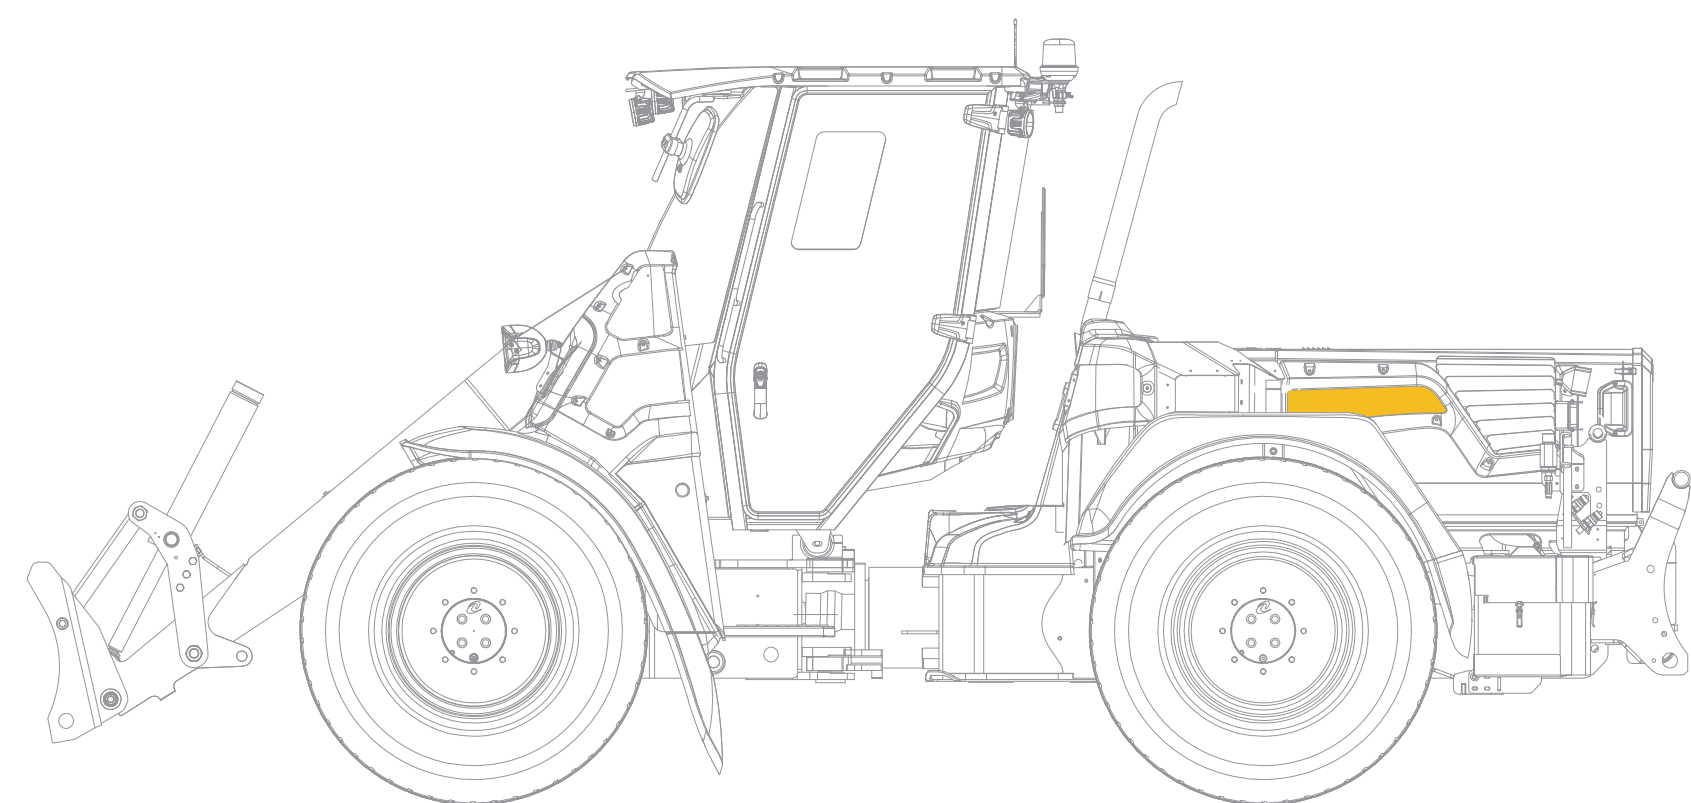

VASEMMAN KYLJEN TARRAT / LEFT SIDE DECALS

e. Konepeitto, vasen
Engine cover, left

50 x 50 mm
(REFERENCE)