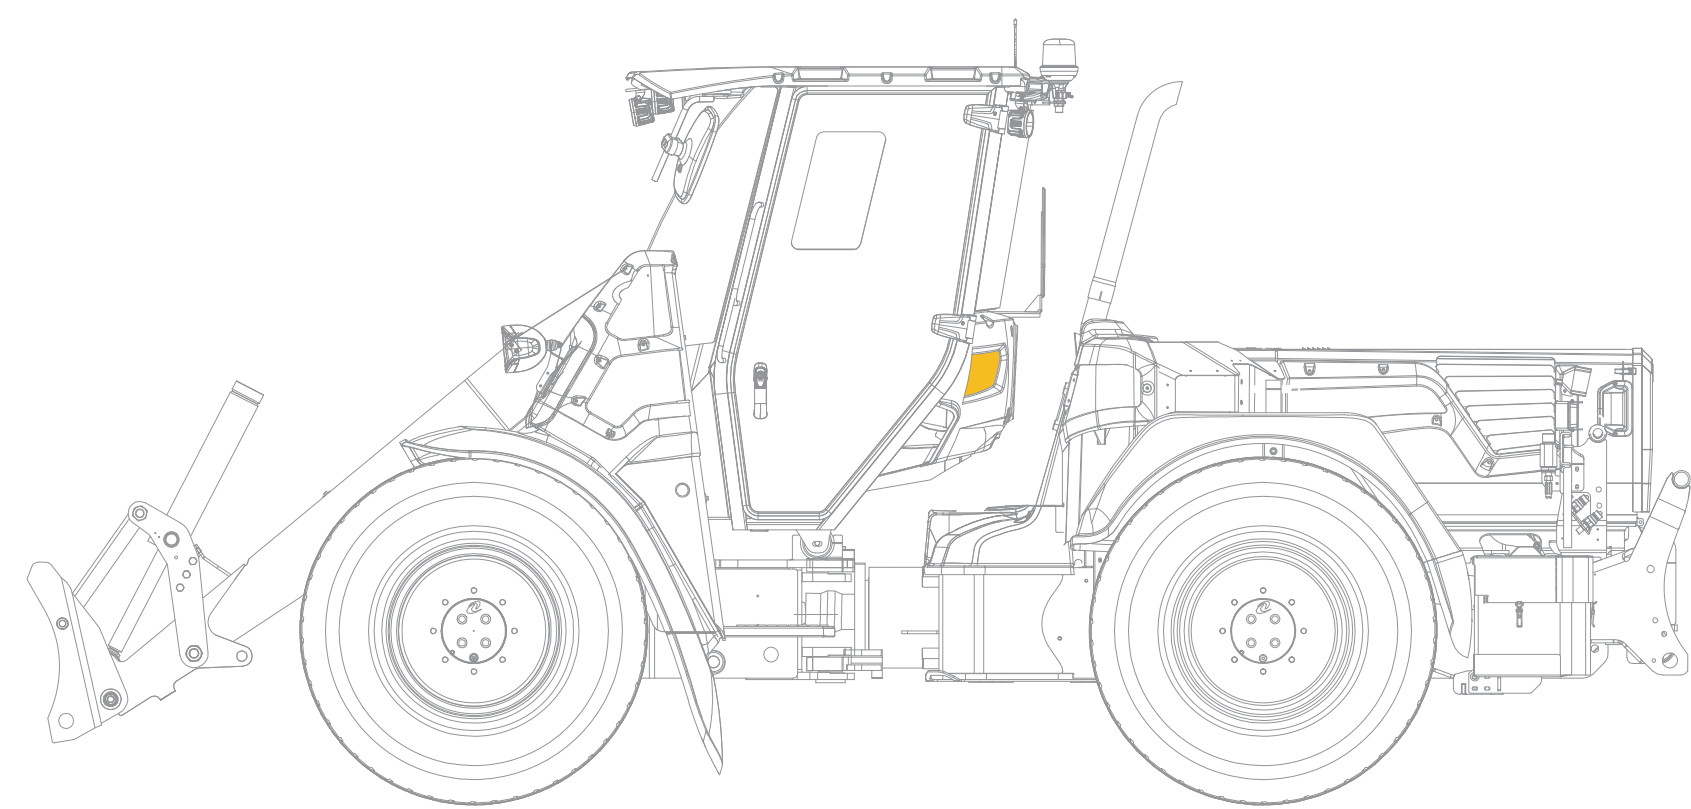

VASEMMAN KYLJEN TARRAT / LEFT SIDE DECALS

C. Lauhdutin, vasen
A/C cover, left

50 x 50 mm
(REFERENCE)